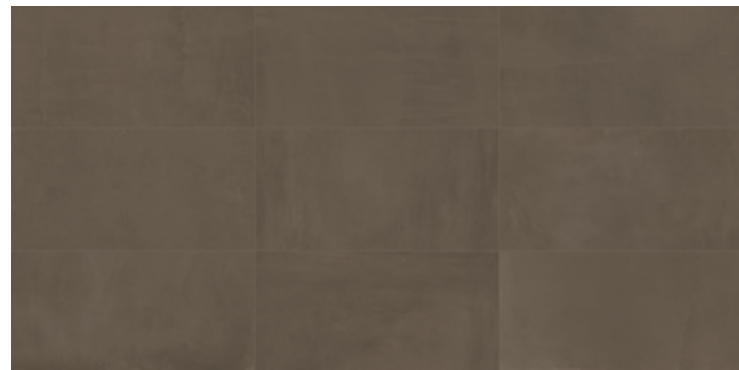

Available sizes

24"x24"
± 0.35"

12"x24"
± 0.35"

Color shading

V2

MOKA

The color of tiles printed in this catalog may differ from actual tiles. Tile color reproductions in this catalog are representative only. Slight tone and shade variations are inherent in porcelain tiles. Before selecting a color, we recommend that you contact your local representative, who will provide you with a sample piece of the requested tile.