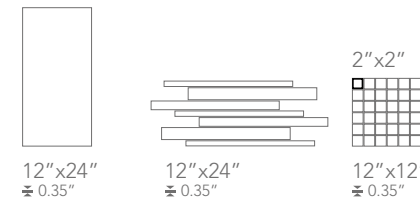

Color shading

ANTHRACITE

Available sizes

Color shading

VULCAN

Available sizes

Color shading

The color of tiles printed in this catalogue may differ from actual tiles. Tile color reproductions in this catalogue are representative only. Slight tone and shade variations are inherent in porcelain tiles. Before selecting a color, we recommend that you contact your local representative, who will provide you with a sample piece of the requested tile.