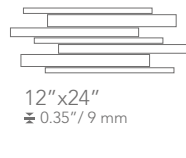

COVE BASE

BULLNOSE

6"x12"

3"x24"

SILVER

ANTHRACITE

VULCAN

LEAD

SAND

DECOR RANGE

MATT FINISH

Silver
Wall B
12"x24"

Lead
Wall B
12"x24"

Sand
Wall B
12"x24"

Anthracite
Wall B
12"x24"

Vulcan
Wall B
12"x24"