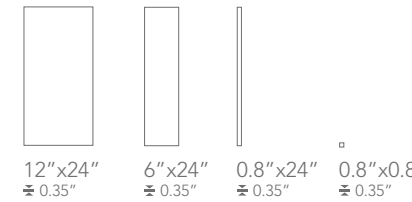

SILVER WOOL

GREY MERINO

Available sizes

Color shading

Available sizes

Color shading

DARK SILK

Available sizes