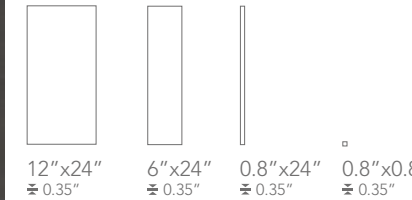

SILVER WOOL

GREY MERINO

Available sizes

Color shading

Available sizes

Color shading

DARK SILK

Available sizes