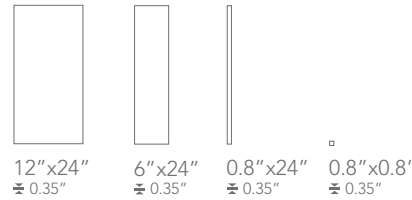

WHITE COTTON

IVORY LINE

Available sizes

Color shading

Available sizes

Color shading

COFFEE CLOTH

Available sizes