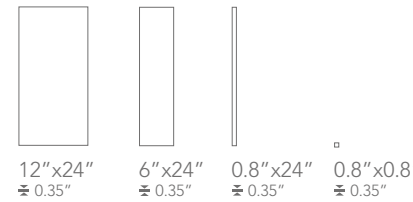

Available sizes