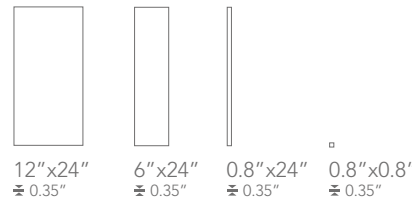

WHITE COTTON

IVORY LINE

Available sizes

Color shading

Available sizes

Color shading

COFFEE CLOTH

Available sizes