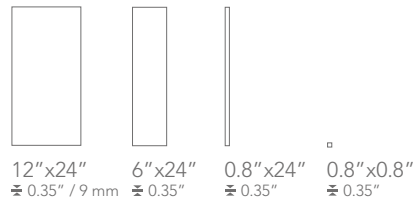

WHITE COTTON

IVORY LINE

Available sizes

Color shading

Available sizes

Color shading

COFFEE CLOTH

Available sizes