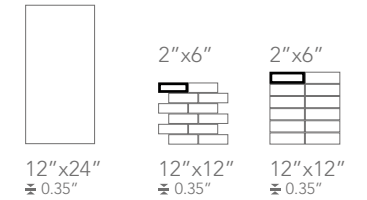

SIZES 12"x24" / 12"x12"

NAVONA

Available sizes

Color shading

MULTICOLOR

Available sizes

Color shading

This porcelain tile product is manufactured with a V2 shade variation. Remember that the amount of color as well as the texture of each piece may vary from tile to tile. Inspect the product immediately upon delivery and select tiles from many boxes during installation to minimize and blend any possible color difference.