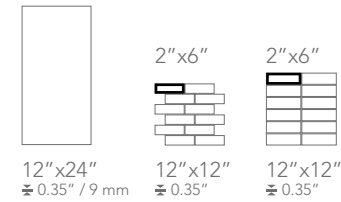

MAGNIFICA

COLORED BODY PORCELAIN TILE - Rectified Monocaliber

SIZES 12"x24" / 12"x12"

SILVER

Available sizes

Color shading

ROMANO

Available sizes

SIZES 12"x24" / 12"x12"

NAVONA

Available sizes

Color shading

MULTICOLOR

Available sizes

Color shading

This porcelain tile product is manufactured with a V2 shade variation. Remember that the amount of color as well as the texture of each piece may vary from tile to tile. Inspect the product immediately upon delivery and select tiles from many boxes during installation to minimize and blend any possible color difference.