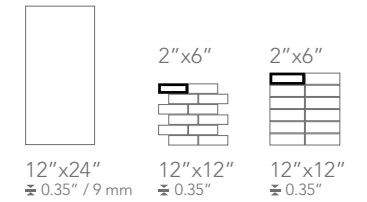

SIZES 12"x24" / 12"x12"

NAVONA

Available sizes

Color shading

MULTICOLOR

Available sizes

Color shading

This porcelain tile product is manufactured with a V2 shade variation. Remember that the amount of color as well as the texture of each piece may vary from tile to tile. Inspect the product immediately upon delivery and select tiles from many boxes during installation to minimize and blend any possible color difference.