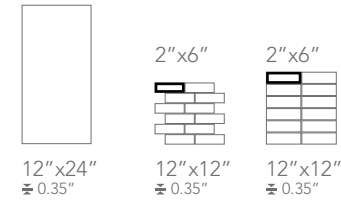

MAGNIFICA

COLORED BODY PORCELAIN TILE - Rectified Monocaliber

SIZES 12"x24" / 12"x12"

SILVER

Available sizes

Color shading

ROMANO

Available sizes

SIZES 12"x24" / 12"x12"

NAVONA

Available sizes

Color shading

MULTICOLOR

Available sizes

Color shading

This porcelain tile product is manufactured with a V2 shade variation. Remember that the amount of color as well as the texture of each piece may vary from tile to tile. Inspect the product immediately upon delivery and select tiles from many boxes during installation to minimize and blend any possible color difference.