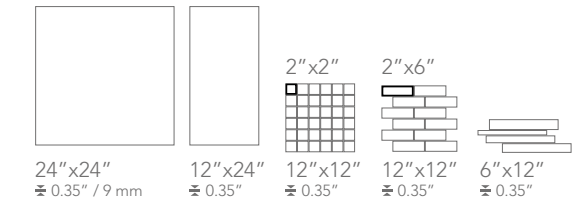

Available sizes