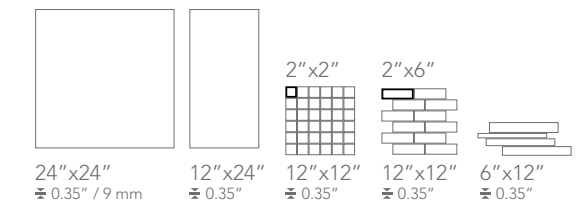

SILVER QUARTZ

Available sizes

Color shading

DARK QUARTZ

Available sizes

Color shading

This porcelain tile product is manufactured with a V3 shade variation. Remember that the amount of colour as well as the texture of each piece may vary from tile to tile. Inspect the product immediately upon delivery and select tiles from many boxes during installation to minimize and blend any possible colour difference.