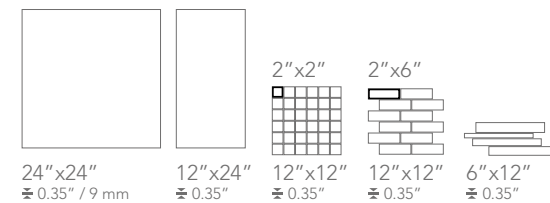

BARGE BEIGE

Available sizes

Color shading

BARGE GOLD

Available sizes

Color shading

The colour of tiles printed in this catalogue may differ from actual tiles. Tile color reproductions in this catalogue are representative only. Slight tone and shade variations are inherent in porcelain tiles. Before selecting a colour, we recommend that you contact your local representative, who will provide you with a sample piece of the requested tile.

SILVER QUARTZ

Available sizes

Color shading

DARK QUARTZ

Available sizes

Color shading

This porcelain tile product is manufactured with a V3 shade variation. Remember that the amount of colour as well as the texture of each piece may vary from tile to tile. Inspect the product immediately upon delivery and select tiles from many boxes during installation to minimize and blend any possible colour difference.