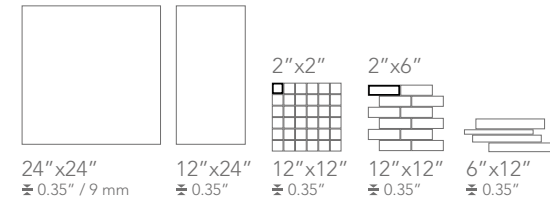

BARGE BEIGE

Available sizes

Color shading

BARGE GOLD

Available sizes

Color shading

The colour of tiles printed in this catalogue may differ from actual tiles. Tile color reproductions in this catalogue are representative only. Slight tone and shade variations are inherent in porcelain tiles. Before selecting a colour, we recommend that you contact your local representative, who will provide you with a sample piece of the requested tile.

SILVER QUARTZ

Available sizes

Color shading

DARK QUARTZ

Available sizes

Color shading

This porcelain tile product is manufactured with a V3 shade variation. Remember that the amount of colour as well as the texture of each piece may vary from tile to tile. Inspect the product immediately upon delivery and select tiles from many boxes during installation to minimize and blend any possible colour difference.