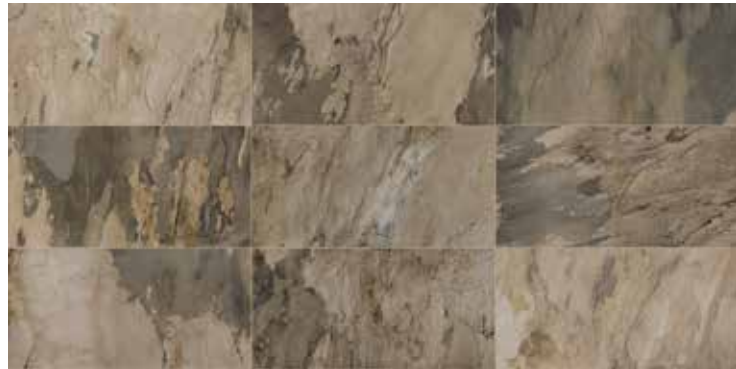

COLORED BODY PORCELAIN TILE - Rectified Monocaliber

ICE WINTER

Available sizes

Color shading

INDIAN SUMMER

Available sizes

Color shading

BRAZILIAN BLOOMY

Available sizes

Color shading

MULTICOLOR GOLD

Available sizes

Color shading

MULTICOLOR DARK

Available sizes

Color shading

This porcelain tile product is manufactured with a V3 shade variation. Remember that the amount of colour as well as the texture of each piece may vary from tile to tile. Inspect the product immediately upon delivery and select tiles from many boxes during installation to minimize and blend any possible colour difference.

BULLNOSE

3"x24"

	COVE BASE	BULLNOSE
ICE WINTER	•	•
INDIAN SUMMER	•	•
MULTICOLOR GOLD	•	•
BRAZILIAN BLOOMY	•	•
MULTICOLOR DARK	•	•