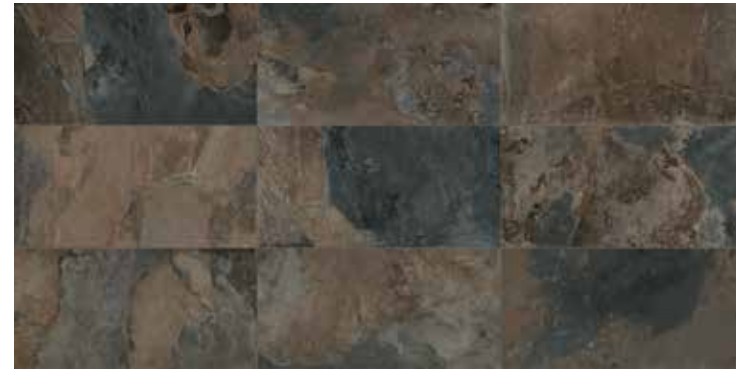

COLORED BODY PORCELAIN TILE - Rectified Monocaliber

ICE WINTER

Available sizes

Color shading

INDIAN SUMMER

Available sizes

Color shading

BRAZILIAN BLOOMY

Available sizes

Color shading

MULTICOLOR GOLD

Available sizes

Color shading

MULTICOLOR DARK

Available sizes

Color shading

This porcelain tile product is manufactured with a V3 shade variation. Remember that the amount of colour as well as the texture of each piece may vary from tile to tile. Inspect the product immediately upon delivery and select tiles from many boxes during installation to minimize and blend any possible colour difference.

BULLNOSE

3"x24"

	COVE BASE	BULLNOSE
ICE WINTER	•	•
INDIAN SUMMER	•	•
MULTICOLOR GOLD	•	•
BRAZILIAN BLOOMY	•	•
MULTICOLOR DARK	•	•