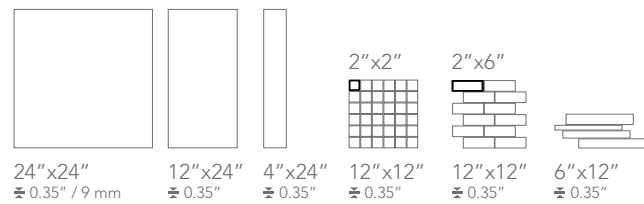

Available sizes