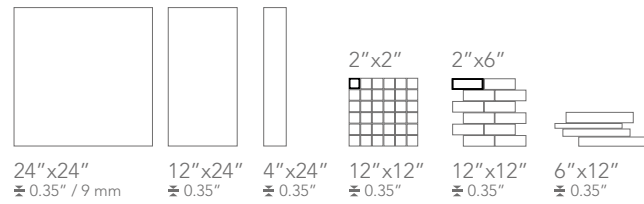

COLORED BODY PORCELAIN TILE - Rectified Monocaliber

ICE WINTER

Available sizes

Color shading

INDIAN SUMMER

Available sizes

Color shading

BRAZILIAN BLOOMY