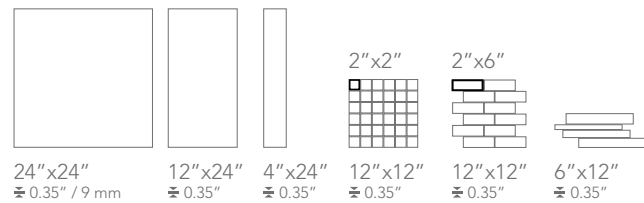

COLORED BODY PORCELAIN TILE - Rectified Monocaliber

ICE WINTER

Available sizes

Color shading

INDIAN SUMMER

Available sizes

Color shading

BRAZILIAN BLOOMY