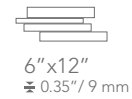

Ice Winter Wall
6"x12"

Indian Summer Wall
6"x12"

Brazilian Bloomy Wall
6"x12"

Multicolor Gold Wall
6"x12"

Multicolor Dark Wall
6"x12"

DECOR RANGE

COVE BASE

6"x12"