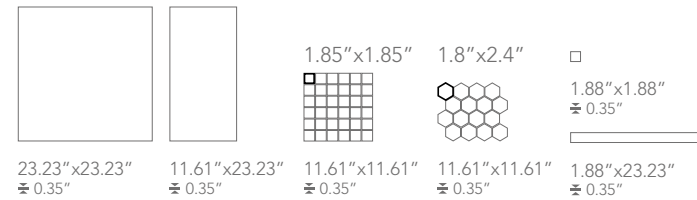

CALACATTA GOLD LUX

Available sizes

Color shading

FRAPPUCCINO LUX

Available sizes

Color shading

The color of tiles printed in this catalogue may differ from actual tiles. Tile color reproductions in this catalogue are representative only. Slight tone and shade variations are inherent in porcelain tiles. Before selecting a color, we recommend that you contact your local representative, who will provide you with a sample piece of the requested tile.

Color Shading

Calacatta Gold Lux Mosaic A 1.85"x1.85"
11.61"x11.61"

Frappuccino Lux Mosaic A 1.85"x1.85"
11.61"x11.61"

Graphite Dark Lux Mosaic A 1.85"x1.85"
11.61"x11.61"

Veined Statuario Lux Mosaic A 1.85"x1.85"
11.61"x11.61"

1.85"x1.85"

11.61"x11.61"
± 0.35"/9 mm

Calacatta Gold Lux Mosaic D 1.8"x2.4"
11.61"x11.61"

Frappuccino Lux Mosaic D 1.8"x2.4"
11.61"x11.61"

Graphite Dark Lux Mosaic D 1.8"x2.4"
11.61"x11.61"

Veined Statuario Lux Mosaic D 1.8"x2.4"
11.61"x11.61"

1.8"x2.4"

11.61"x11.61"
± 0.35"/9 mm

DECOR RANGE

LUX FINISH

Calacatta Gold Lux Border
1.88"x23.23"

Calacatta Gold Lux Dot
1.88"x1.88"

Graphite Dark Lux Border
1.88"x23.23"

Graphite Dark Lux Dot
1.88"x1.88"