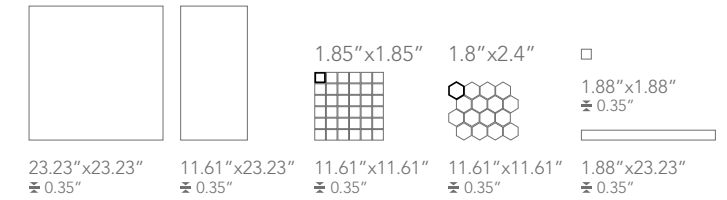

Available sizes