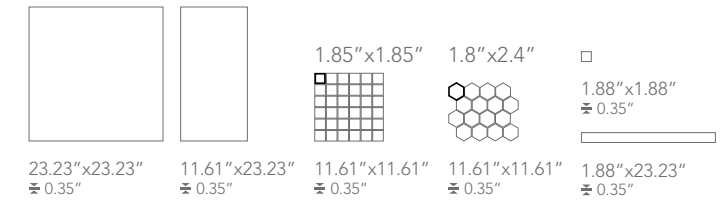

VEINED STATUARIO LUX

Available sizes

Color shading

GRAPHITE DARK LUX

Available sizes

Color shading

This porcelain tile product is manufactured with a V2 shade variation. Remember that the amount of color as well as the texture of each piece may vary from tile to tile. Inspect the product immediately upon delivery and select tiles from many boxes during installation to minimize and blend any possible color difference.

Color Shading

Calacatta Gold Lux Mosaic A 1.85"x1.85"
11.61"x11.61"

Frappuccino Lux Mosaic A 1.85"x1.85"
11.61"x11.61"

Graphite Dark Lux Mosaic A 1.85"x1.85"
11.61"x11.61"

Veined Statuario Lux Mosaic A 1.85"x1.85"
11.61"x11.61"

1.85"x1.85"

11.61"x11.61"
± 0.35"/9 mm

Calacatta Gold Lux Mosaic D 1.8"x2.4"
11.61"x11.61"

Frappuccino Lux Mosaic D 1.8"x2.4"
11.61"x11.61"

Graphite Dark Lux Mosaic D 1.8"x2.4"
11.61"x11.61"

Veined Statuario Lux Mosaic D 1.8"x2.4"
11.61"x11.61"

1.8"x2.4"

11.61"x11.61"
± 0.35"/9 mm

DECOR RANGE

LUX FINISH

Calacatta Gold Lux Border
1.88"x23.23"

Calacatta Gold Lux Dot
1.88"x1.88"

Graphite Dark Lux Border
1.88"x23.23"

Graphite Dark Lux Dot
1.88"x1.88"