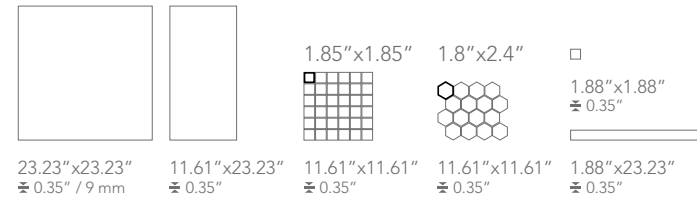

CALACATTA GOLD LUX

Available sizes

Color shading

FRAPPUCCINO LUX

Available sizes

Color shading

The color of tiles printed in this catalogue may differ from actual tiles. Tile color reproductions in this catalogue are representative only. Slight tone and shade variations are inherent in porcelain tiles. Before selecting a color, we recommend that you contact your local representative, who will provide you with a sample piece of the requested tile.

Color Shading

Calacatta Gold Lux Mosaic A 1.85"x1.85"
11.61"x11.61"

Frappuccino Lux Mosaic A 1.85"x1.85"
11.61"x11.61"

Graphite Dark Lux Mosaic A 1.85"x1.85"
11.61"x11.61"

Veined Statuario Lux Mosaic A 1.85"x1.85"
11.61"x11.61"

1.85"x1.85"

11.61"x11.61"
± 0.35"/9 mm

Calacatta Gold Lux Mosaic D 1.8"x2.4"
11.61"x11.61"

Frappuccino Lux Mosaic D 1.8"x2.4"
11.61"x11.61"

Graphite Dark Lux Mosaic D 1.8"x2.4"
11.61"x11.61"

Veined Statuario Lux Mosaic D 1.8"x2.4"
11.61"x11.61"

1.8"x2.4"

11.61"x11.61"
± 0.35"/9 mm

DECOR RANGE

LUX FINISH

Calacatta Gold Lux Border
1.88"x23.23"

Calacatta Gold Lux Dot
1.88"x1.88"

Graphite Dark Lux Border
1.88"x23.23"

Graphite Dark Lux Dot
1.88"x1.88"