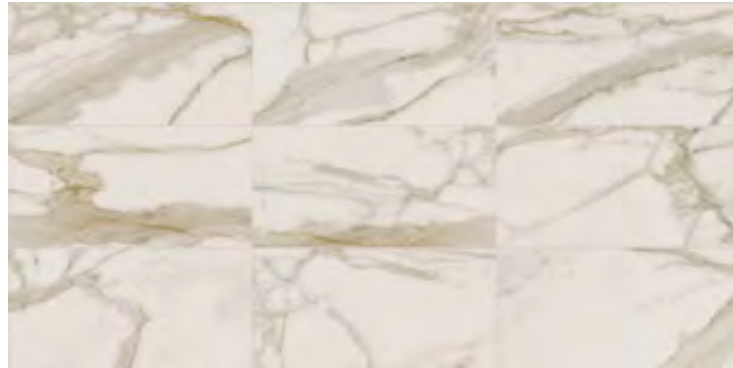

CALACATTA GOLD LUX

Available sizes

Color shading

FRAPPUCCINO LUX

Available sizes

Color shading

The color of tiles printed in this catalogue may differ from actual tiles. Tile color reproductions in this catalogue are representative only. Slight tone and shade variations are inherent in porcelain tiles. Before selecting a color, we recommend that you contact your local representative, who will provide you with a sample piece of the requested tile.

VEINED STATUARIO LUX

Available sizes

Color shading

GRAPHITE DARK LUX

Available sizes

Color shading

This porcelain tile product is manufactured with a V2 shade variation. Remember that the amount of color as well as the texture of each piece may vary from tile to tile. Inspect the product immediately upon delivery and select tiles from many boxes during installation to minimize and blend any possible color difference.

Color Shading

Calacatta Gold Lux Mosaic A 1.85"x1.85"
11.61"x11.61"

Frappuccino Lux Mosaic A 1.85"x1.85"
11.61"x11.61"

Graphite Dark Lux Mosaic A 1.85"x1.85"
11.61"x11.61"

Veined Statuario Lux Mosaic A 1.85"x1.85"
11.61"x11.61"