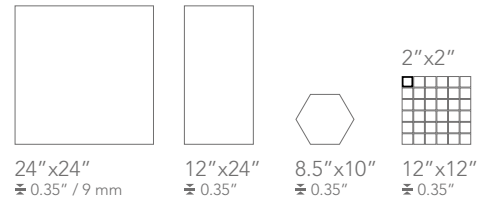

# ATTITUDE

SIZES 24"x24" / 12"x24" / 8.5"x10" / 12"x12"

COLORED BODY PORCELAIN TILE - Rectified Monocaliber

LIGHT WHITE

Available sizes

Color shading

WARM SAND

Available sizes

Color shading

SIMPLY GREY

Available sizes

Color shading

SIZES 24"x24" / 12"x24" / 8.5"x10" / 12"x12"

CALM BROWN

Available sizes

Color shading

Color Shading

UNIFORM APPEARANCE

SLIGHT VARIATION

MODERATE VARIATION

SUBSTANTIAL VARIATION

Decò •  
8.5"x10"

Matching with

8.5"x10"  
± 0.35" / 9 mm