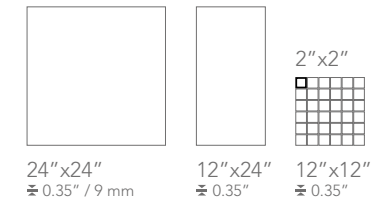

Color shading

The colour of tiles printed in this catalogue may differ from actual tiles. Tile color reproductions in this catalogue are representative only. Slight tone and shade variations are inherent in porcelain tiles. Before selecting a colour, we recommend that you contact your local representative, who will provide you with a sample piece of the requested tile.

This porcelain tile product is manufactured with a V1 shade variation. Remember that the amount of colour as well as the texture of each piece may vary from tile to tile. Inspect the product immediately upon delivery and select tiles from many boxes during installation to minimize and blend any possible colour difference.

Color Shading

UNIFORM APPEARANCE

SLIGHT VARIATION

MODERATE VARIATION

SUBSTANTIAL VARIATION