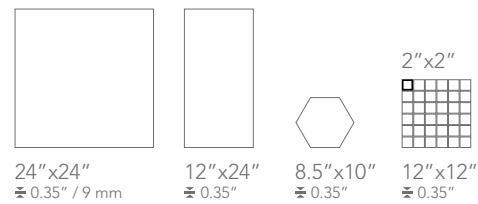

# ATTITUDE

SIZES 24"x24" / 12"x24" / 8.5"x10" / 12"x12"

COLORED BODY PORCELAIN TILE - Rectified Monocaliber

LIGHT WHITE

Available sizes

Color shading

WARM SAND

Available sizes

Color shading

SIMPLY GREY

Available sizes

Color shading

SIZES 24"x24" / 12"x24" / 8.5"x10" / 12"x12"

CALM BROWN

Available sizes

Color shading

Color Shading

UNIFORM APPEARANCE

SLIGHT VARIATION

MODERATE VARIATION

SUBSTANTIAL VARIATION

Decò •  
8.5"x10"

Matching with

8.5"x10"  
± 0.35" / 9 mm