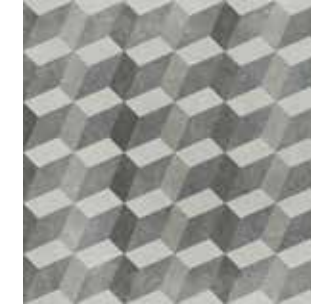

Color Shading

UNIFORM APPEARANCE

SLIGHT VARIATION

MODERATE VARIATION

SUBSTANTIAL VARIATION

Decò •  
8.5"x10"

Matching with

8.5"x10"  
± 0.35" / 9 mm

Fabric •  
8.5"x10"

Matching with

8.5"x10"  
± 0.35" / 9 mm

• Unrectified

COLORED BODY PORCELAIN TILE - Rectified Monocaliber

Geometric Deco Warm  
24"x24"

Matching with

Geometric Deco Cold  
24"x24"