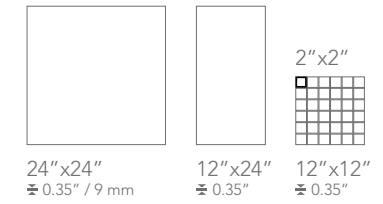

# ATTITUDE

SIZES 24"x24" / 12"x24" / 8.5"x10" / 12"x12"

COLORED BODY PORCELAIN TILE - Rectified Monocaliber

LIGHT WHITE

Available sizes

Color shading

WARM SAND

Available sizes

Color shading

SIMPLY GREY

Available sizes

Color shading

SIZES 24"x24" / 12"x24" / 8.5"x10" / 12"x12"

CALM BROWN

Available sizes

Color shading

Color Shading

UNIFORM APPEARANCE

SLIGHT VARIATION

MODERATE VARIATION

SUBSTANTIAL VARIATION

Decò •  
8.5"x10"

Matching with

8.5"x10"  
± 0.35" / 9 mm