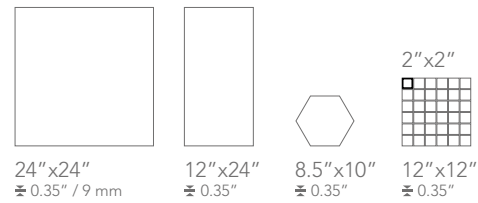

# ATTITUDE

SIZES 24"x24" / 12"x24" / 8.5"x10" / 12"x12"

COLORED BODY PORCELAIN TILE - Rectified Monocaliber

LIGHT WHITE

Available sizes

Color shading

WARM SAND

Available sizes

Color shading

SIMPLY GREY

Available sizes

Color shading

SIZES 24"x24" / 12"x24" / 8.5"x10" / 12"x12"

CALM BROWN

Available sizes

Color shading

Color Shading

UNIFORM APPEARANCE

SLIGHT VARIATION

MODERATE VARIATION

SUBSTANTIAL VARIATION

Decò •  
8.5"x10"

Matching with

8.5"x10"  
± 0.35" / 9 mm