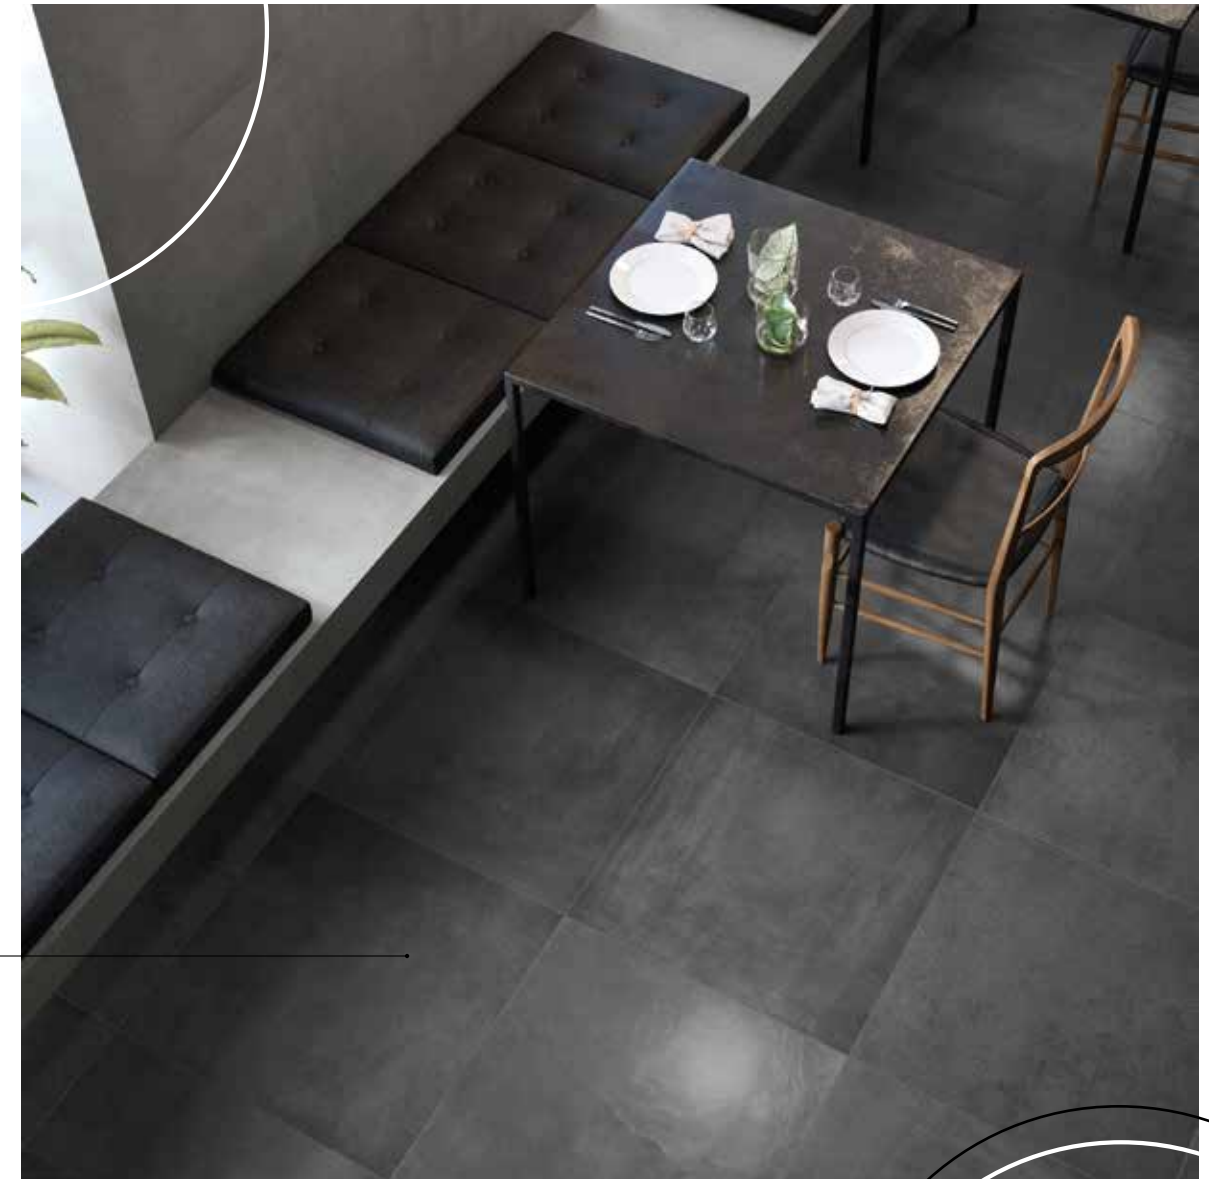

FOOD COUNTER AND BENCHES

Vision Concrete - 24"x24"

The elegant space displays a skilful and rigorous combination of surfaces and volumes in alternating Dark and Concrete tones.

UNIQUE DEPTH

05

DESIGN FOR YOUR RELAX