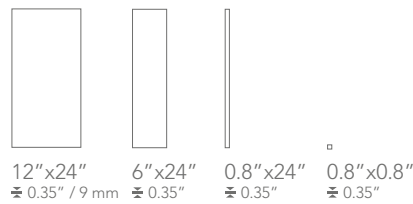

Available sizes