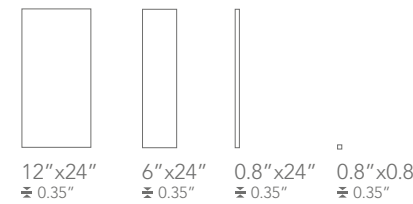

Available sizes