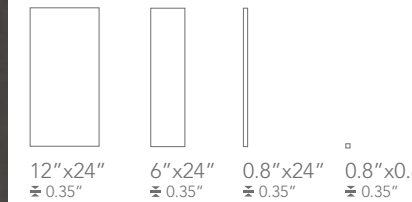

SILVER WOOL

GREY MERINO

Available sizes

Color shading

Available sizes

Color shading

DARK SILK

Available sizes