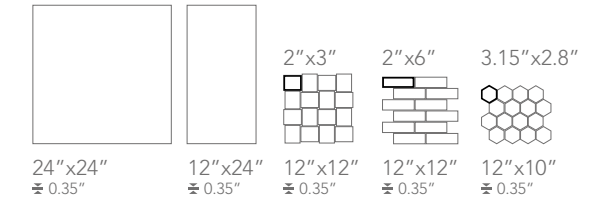

COLORED BODY PORCELAIN TILE - Rectified Monocaliber

CALACATTA GOLD

Available sizes

Color shading V2

VEINED STATUARIO

Available sizes

Color shading V2

The color of tiles printed in this catalog may differ from actual tiles. Tile color reproductions in this catalog are representative only. Slight tone and shade variations are inherent in porcelain tiles. Before selecting a color, we recommend that you contact your local representative, who will provide you with a sample piece of the requested tile.

GRAPHITE DARK

Available sizes

Color shading V2

BROWN FRAPPUCCINO

Available sizes

Color shading V2

This porcelain tile product is manufactured with a V2 shade variation. Remember that the amount of color as well as the texture of each piece may vary from tile to tile. Inspect the product immediately upon delivery and select tiles from many boxes during installation to minimize and blend any possible color difference.

Color Shading