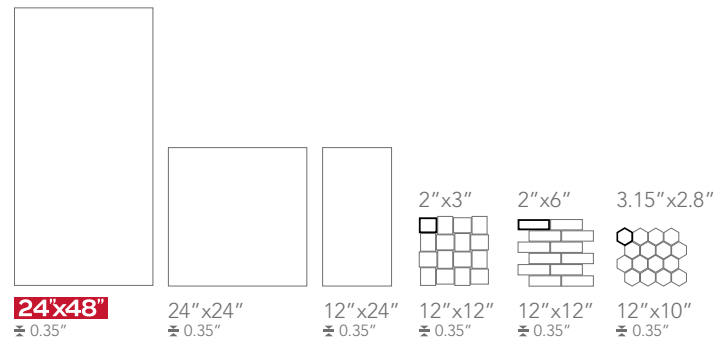

COLORED BODY PORCELAIN TILE - Rectified Monocaliber

CALACATTA GOLD

Available sizes

Color shading V2

VEINED STATUARIO

Available sizes

Color shading V2

The color of tiles printed in this catalog may differ from actual tiles. Tile color reproductions in this catalog are representative only. Slight tone and shade variations are inherent in porcelain tiles. Before selecting a color, we recommend that you contact your local representative, who will provide you with a sample piece of the requested tile.