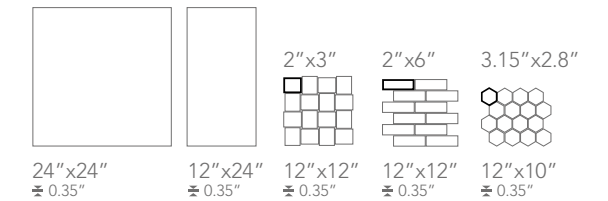

GRAPHITE DARK

Available sizes

Color shading V2

BROWN FRAPPUCCINO

Available sizes

Color shading V2

This porcelain tile product is manufactured with a V2 shade variation. Remember that the amount of color as well as the texture of each piece may vary from tile to tile. Inspect the product immediately upon delivery and select tiles from many boxes during installation to minimize and blend any possible color difference.